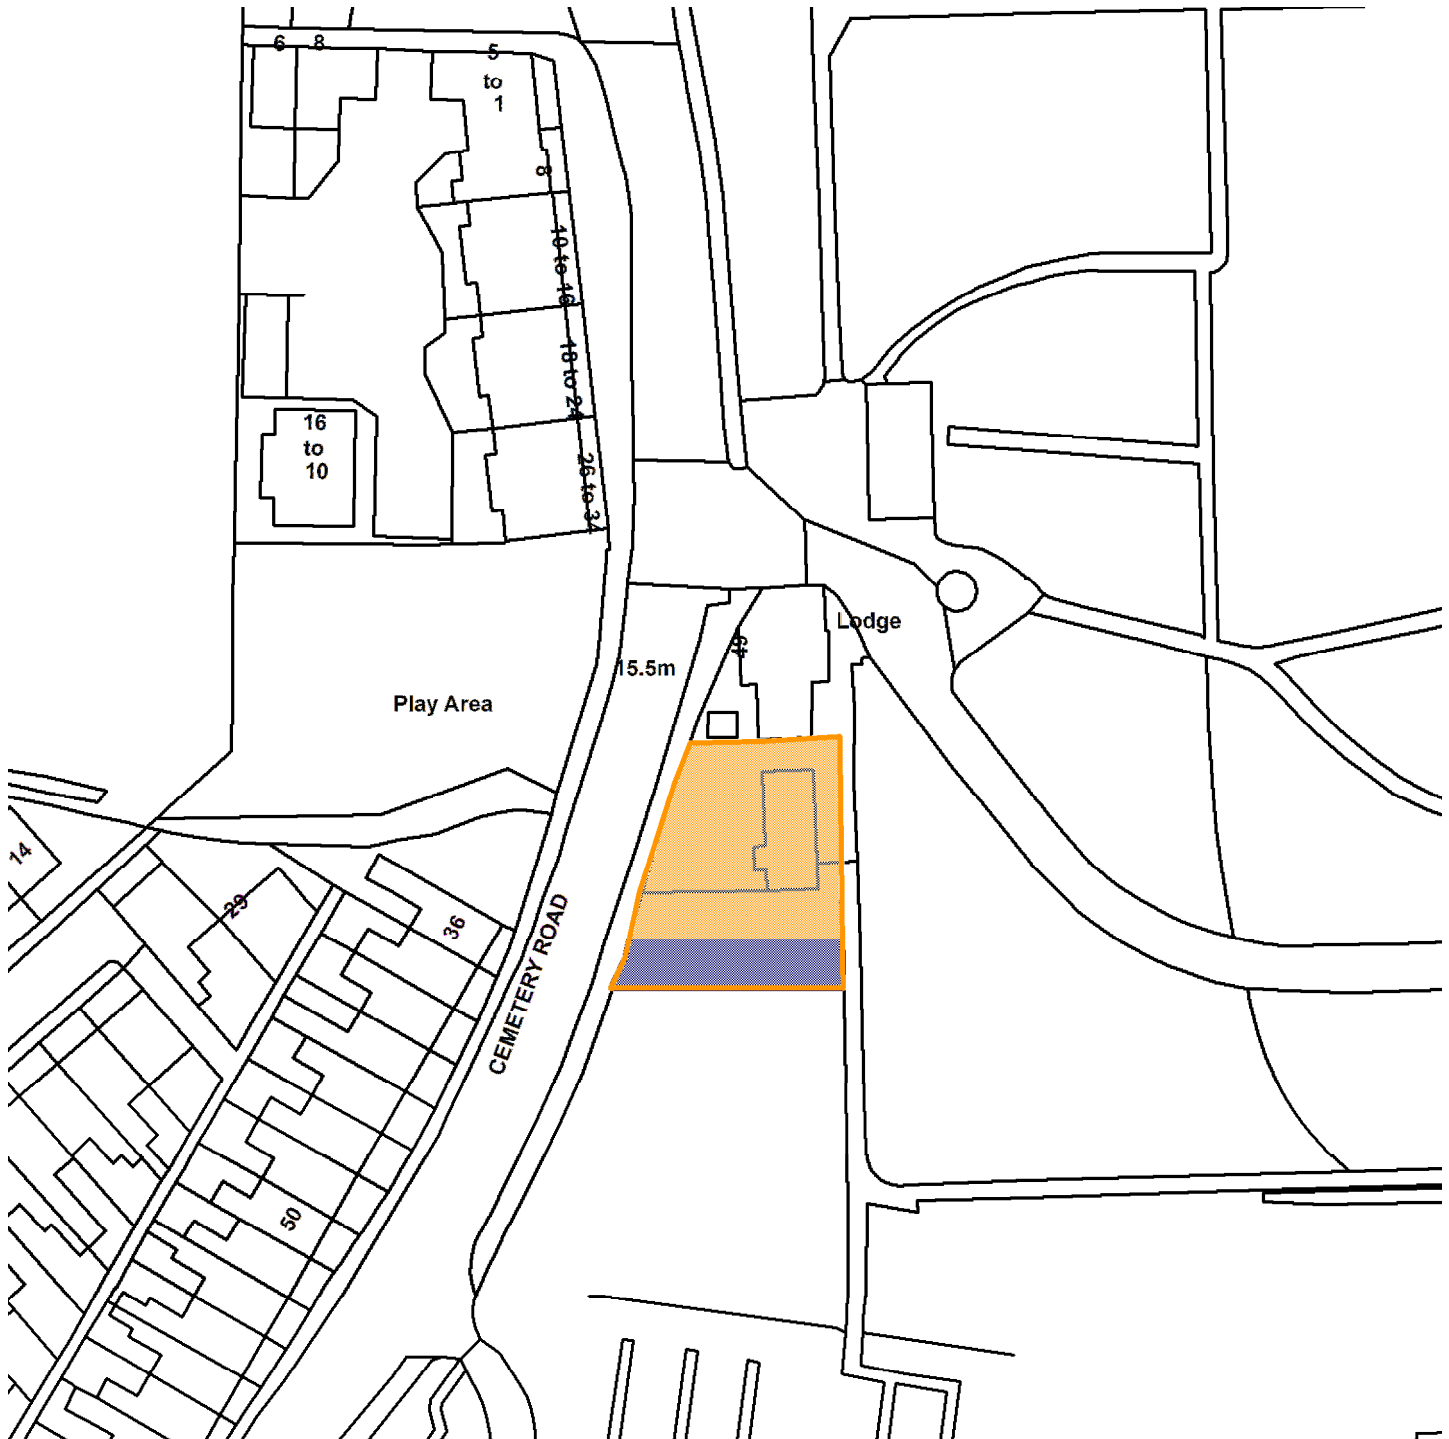

18/01621/LBC

York Cemetery Trust Kiosk

Scale : 1:786

Reproduced from the Ordnance Survey map with the permission of the Controller of Her Majesty's Stationery Office © Crown Copyright 2000.

Unauthorised reproduction infringes Crown Copyright and may lead to prosecution or civil proceedings.

<b>Organisation</b>	Not Set
<b>Department</b>	Not Set
<b>Comments</b>	Site Plan
<b>Date</b>	14 January 2019
<b>SLA Number</b>	Not Set